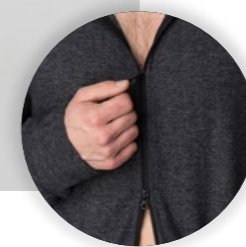

MHM 013 / MANTLE
83% polyester, 14% viscose, 3% elastane
SWEAT KNITTED with brushed
size: M, L, XL, 2XL