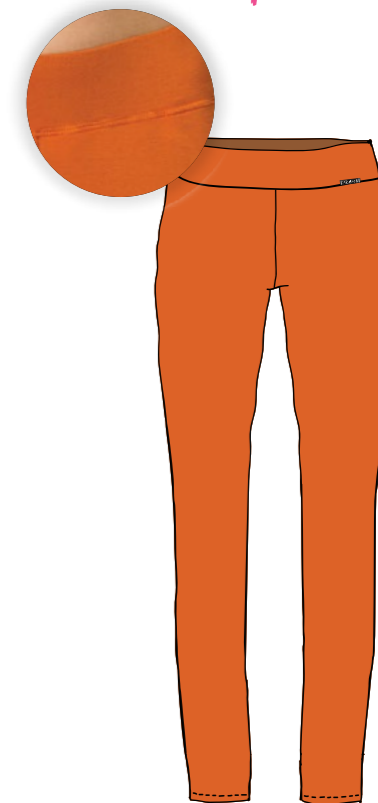

LXL 240 / LEGGINS

LXL 241 / LEGGINS

95% viscose, 5% elastane,
FRENCH TERRY without brushed
size: S, M, L, XL